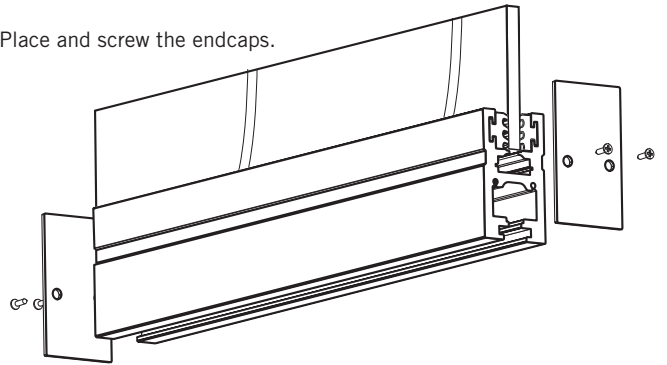

* Les rubans DEL sont vendus séparément.

1. Installation

1. Install the LED strip like indicated. You can also use the heatsink and slide it in place inside the profile.

2. Slide the 2 spacers inside the profile where indicated.

* The LED strips are sold separately.

1. Installation

3. Glisser et fixer la vitre à l'intérieur des spacers.

4. Placer et visser les embouts.

5. Insérer la barre profilée dans les braquettes désirées et fixer la tablette en place.

1. Installation

3. Slide and fix the glass inside the spacers.

4. Place and screw the endcaps.

5. Insert the profile inside the desired brackets and fix the shelf in place.